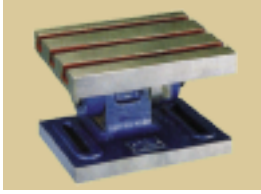

可倾角工作台 Swivel Angle Tables

- .Adjustable heavy castings.
- .Rugged construction.
- .Machined "T"slots.
- .SAVES job set-up time in operation.
- .Graduated for 90 tilt.
- .Accuracy of table surface

Size	Height	T-Slot	Stock No
5X6"	4-1/2"	3/8"	7006-0004
6X8"	5	3/8"	7006-0005
8X10"	6-1/2"	7/16"	7006-0006
10X12"	8	1/2"	7006-0008
12X5"	9	9/16"	7006-0009